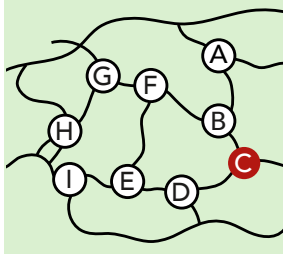

VAN DER BROHE
ARBORETUM
& BIRD SANCTUARY

“BOUNTIFUL BUFFET WITH NATIVES”

Franciscan Garden Plot C

Sponsor: Pheasants Forever Chapter 590, Sheboygan and Manitowoc Counties

Designer: Marilyn Starzewski, Manitowoc Master Gardeners

- 1 Illinois Everbearing Mulberry Tree
Morus alba x rubra 'Illinois Everbearing'
- 2 American Elderberry
Morus rubra
- 3 American Filbert (American Hazelnut)
Corylus americana
- 4 Downy Arrowwood Viburnum
Viburnum rafinesquianum
- 5 Big Bluestem
Andropogon gerardii
- 6 Buttonbush
Cephalanthus occidentalis
- 7 Common snowberry
Symphoricarpos albus
- 8 Dwarf Ninebark
Physocarpus opulifolius 'Nanus'
- 9 Dwarf Bush Honeysuckle
Diervilla lonicera
- 10 Glossy Black Chokeberry
Aronia melanocarpa var. *elata*
- 11 Indian grass
Sorghastrum nutans
- 12 Little Blue Stem
Schizachyrium scoparium (Michx.) Nash
- 13 St. John's Wort
Hypericum kalmianum
- 14 Running serviceberry
Amelanchier stolonifera
- 15 Side-oats grama
Bouteloua curtipendula
- 16 Shenandoah Switch Grass
Panicum virgatum 'Shenandoah'
- 17 Thimbleberry
Rubus parviflorus
- 18 Butterflyweed
Asclepias tuberosa
- 19 Leadplant
Amorpha canescens
- 20 Prairie Dropseed Grass
Sporobolus heterolepis
- 21 Wild Bergamot
Monarda fistulosa
- 22 Compass plant
Silphium laciniatum